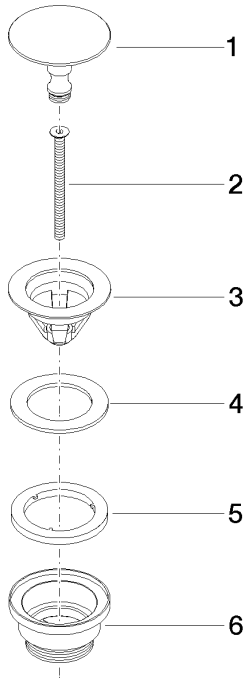

Basin Waste without press-closing 1 1/4" - Brushed Dark Platinum

IMO

10 126 970

Fits: IMO, LULU, MADISON, MEM, TARA,
CL.1, LISSÉ, VAIA, META, CYO

	Brushed Dark Platinum	10 126 970-99
	Chrome	10 126 970-00
	Brushed Platinum	10 126 970-06
	Platinum	10 126 970-08
	Durabross (23kt Gold)	10 126 970-09
	Dark Chrome	10 126 970-19
	Light Gold	10 126 970-26
	Brushed Light Gold	10 126 970-27
	Brushed Durabross (23kt Gold)	10 126 970-28
	Matte Black	10 126 970-33
	Brushed Bronze	10 126 970-42
	Brushed Champagne (22kt Gold)	10 126 970-46
	Champagne (22kt Gold)	10 126 970-47
	Brushed Chrome	10 126 970-93

Basin Waste without press-closing 1 1/4" - Brushed Dark Platinum

IMO

10 126 970

Only suitable for sinks without an overflow.

10 126 970

mm [inches]

10 126 970

Parts for other finishes can be found here: [Chrome](#)

Spare parts list

No.	Item Number	Name	Quantity used	Delivery time
1	09 31 20 097-99	plug	1	30
2	09 30 30 179 90	screw	1	2
3	09 11 01 038-99	cup	1	30
4	09 14 05 061 90	seal	1	2
5	09 14 03 153 90	seal	1	2
6	09 11 10 156-99	connection	1	30